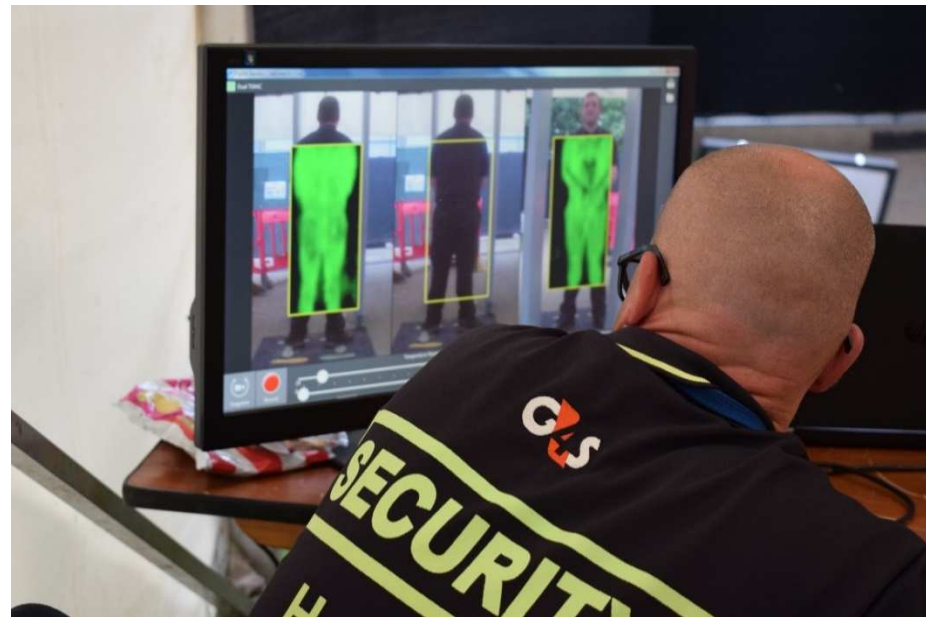

- 3 open days
- 350.000 visitors
- In coop with the Dutch Defense authorities
- Openness – no tickets - 6 entrances

What is Thruvision?

- ▼ ThruVision is a camera that can see and detect objects concealed externally on the body under several layers of clothing
- ▼ ThruVision can be used for consensual screening on static persons or for non-consensual screening on moving persons
- ▼ ThruVision can see objects of virtually any material; metallic & non-metallic including plastics, liquids, powders, paper (currency)
- ▼ ThruVision is completely passive. Unlike airport scanners or X-ray, ThruVis does not transmit anything

Screening visitors and travelers for weapons and explosives at range and as fast as possible. Minimise queueing and no divestment of clothing or personal items. With or without bag X-Ray and metal arch

Flexible and quick to deploy ...

Relatively small, light-weight cameras that can be deployed quickly and in a variety of different ways

- ▼ Fixed or wheeled stands
- ▼ Full battery equipped tactical deployment systems
- ▼ Requires mains power
- ▼ Ethernet connection for remote viewing or integration with VMS
- ▼ Operational in 15 minutes from unpacking

Operationally proven ...

Reliable and mature technology that is being used by global security leaders

- ▼ Successfully used by US Transportation Security Administration (TSA)
- ▼ Significant G4S use at major events
- ▼ Largest single deployment now in fourth year of operation
- ▼ Operational blind trials achieved 100% detection rate
- ▼ Operational use in 12 countries