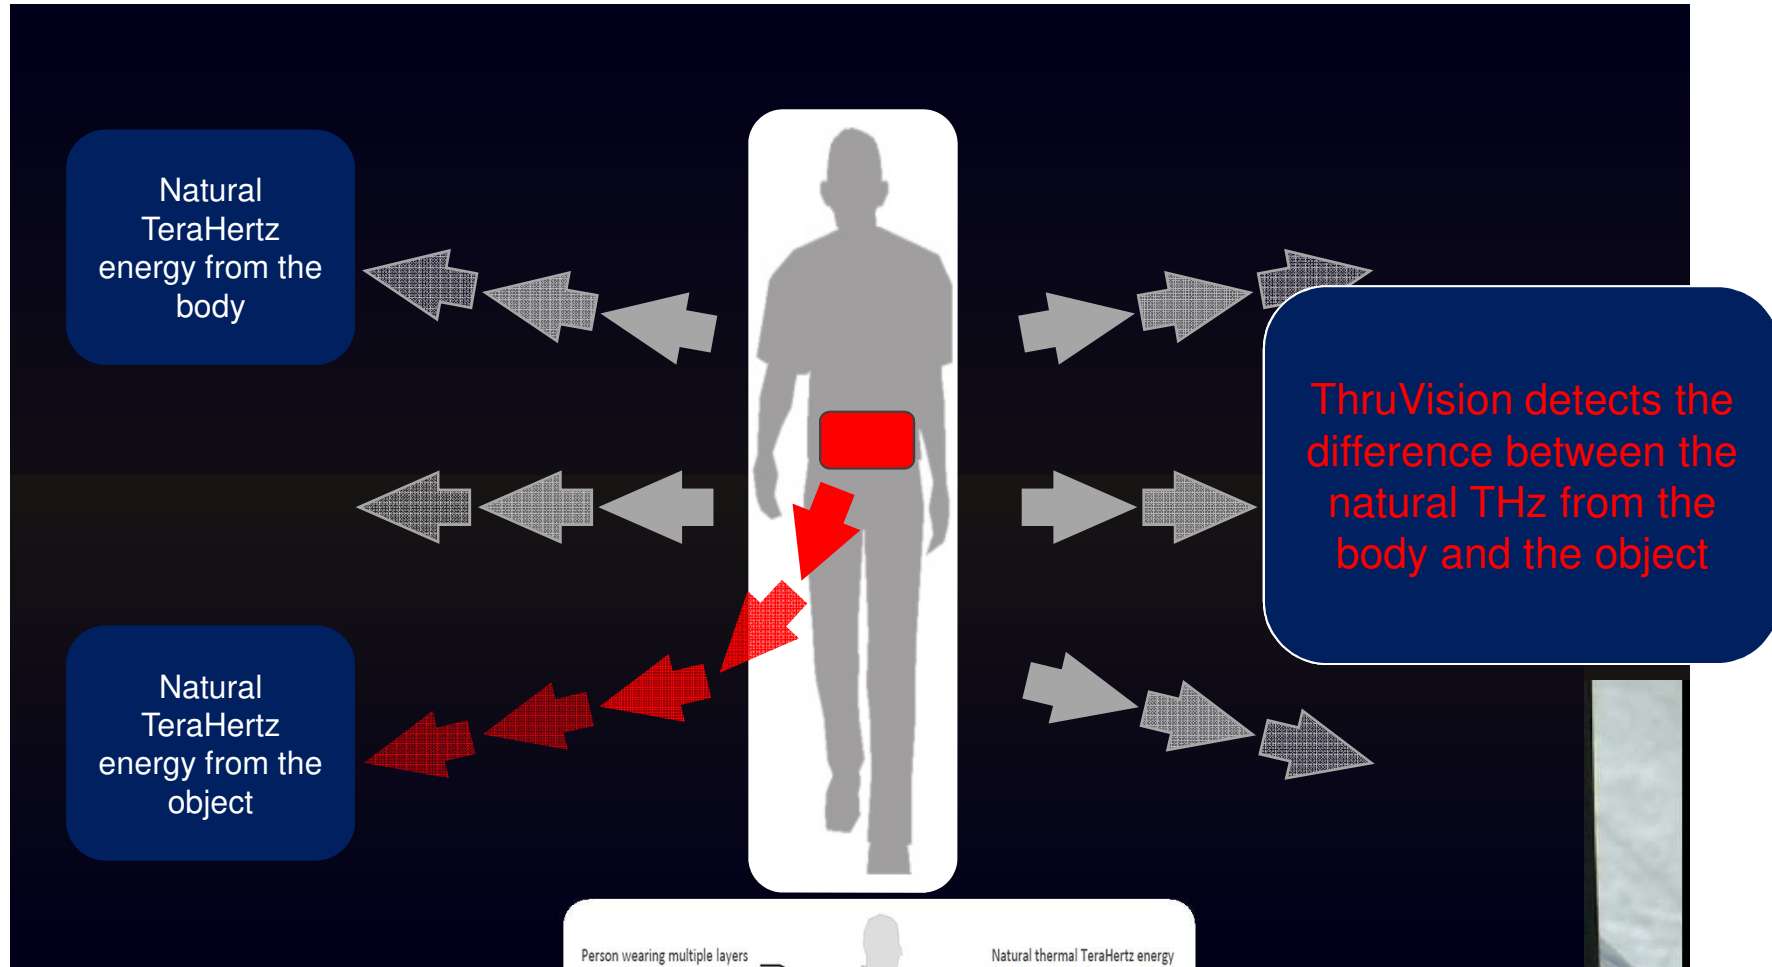

Thruvision how does it work?