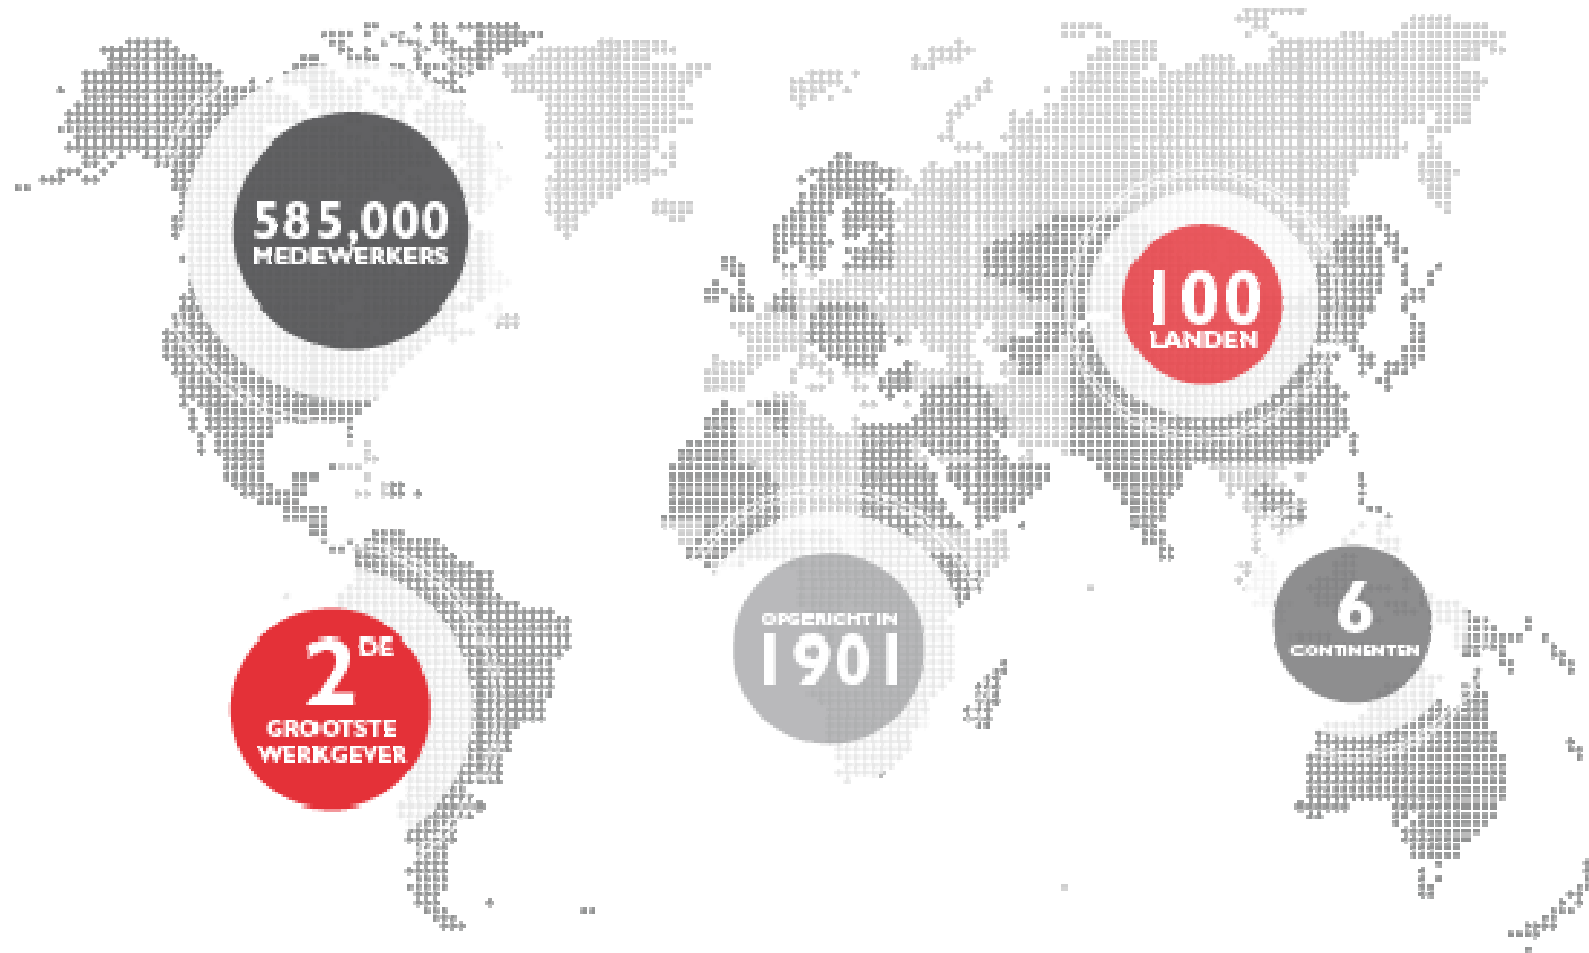

G4S international