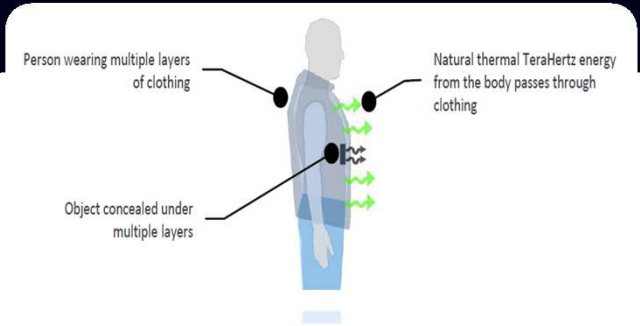

Thruvision how does it work?