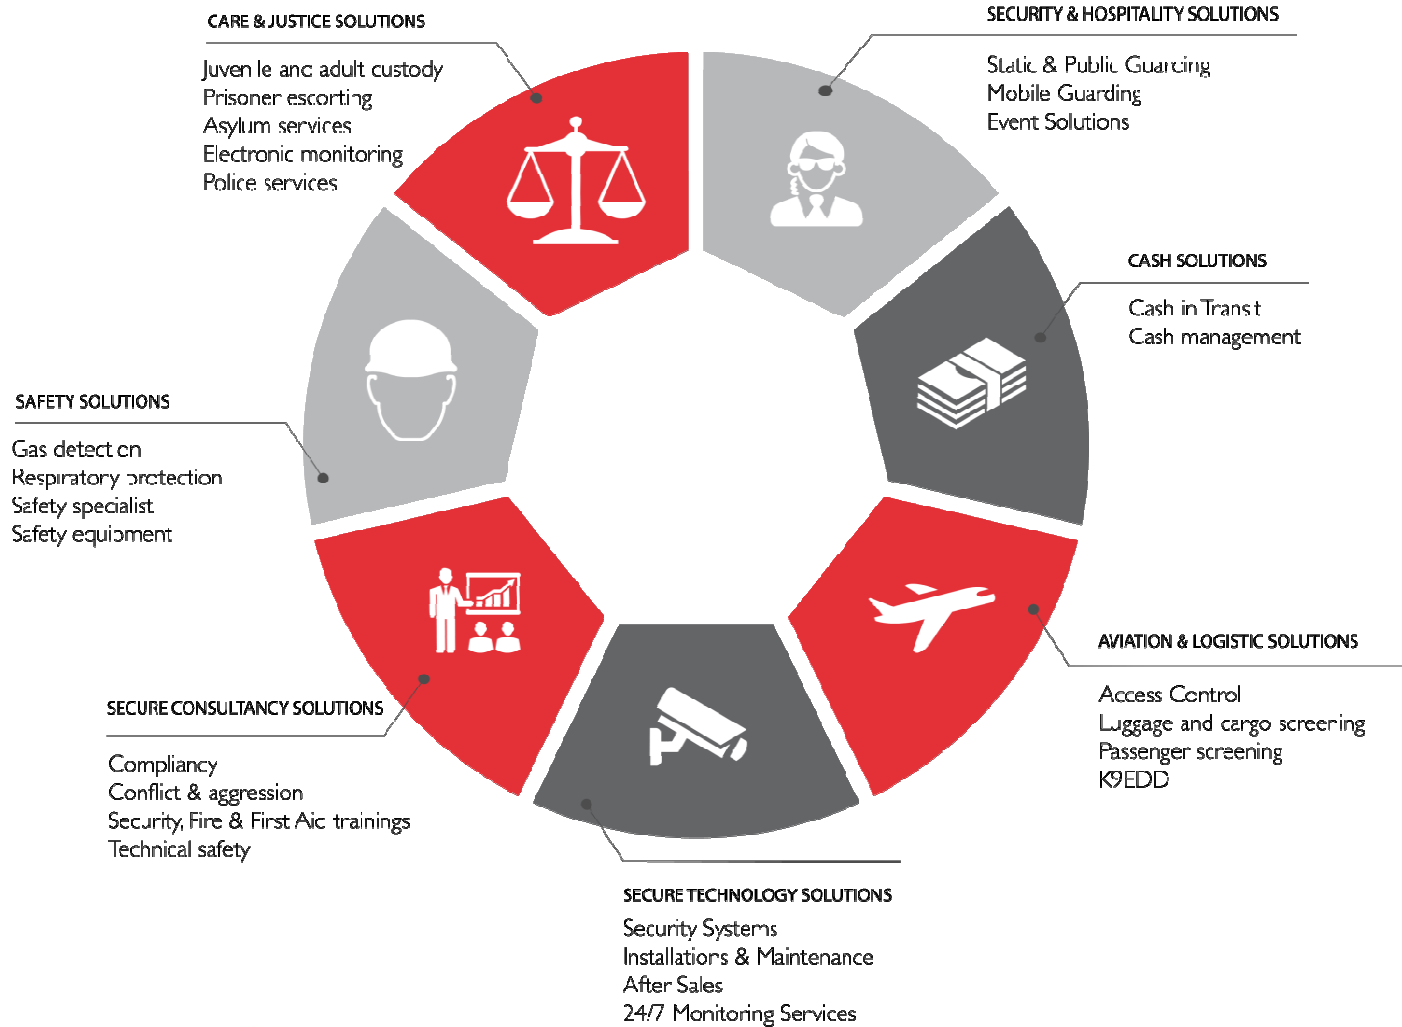

Our service portfolio