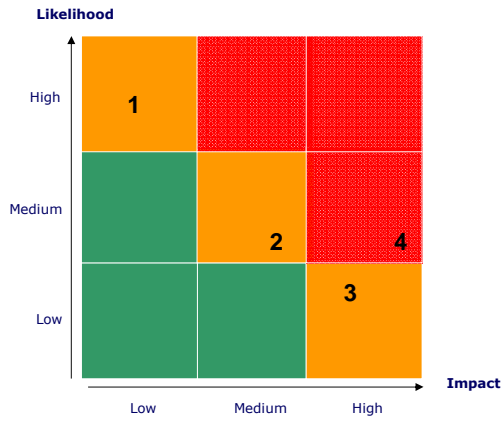

## Process

---

- Intent & capability of drone
- Potential risk
- Life – Property – Business assets - Information

Securing Your World

## Process

- Threat level is measured in terms of likelihood and impact of an undesired event.
- The likelihood is determined by the existence, capability, and history of a threat within the industry or the company.
- The severity is measured as the direct and/or indirect financial impact over 1 or more years.